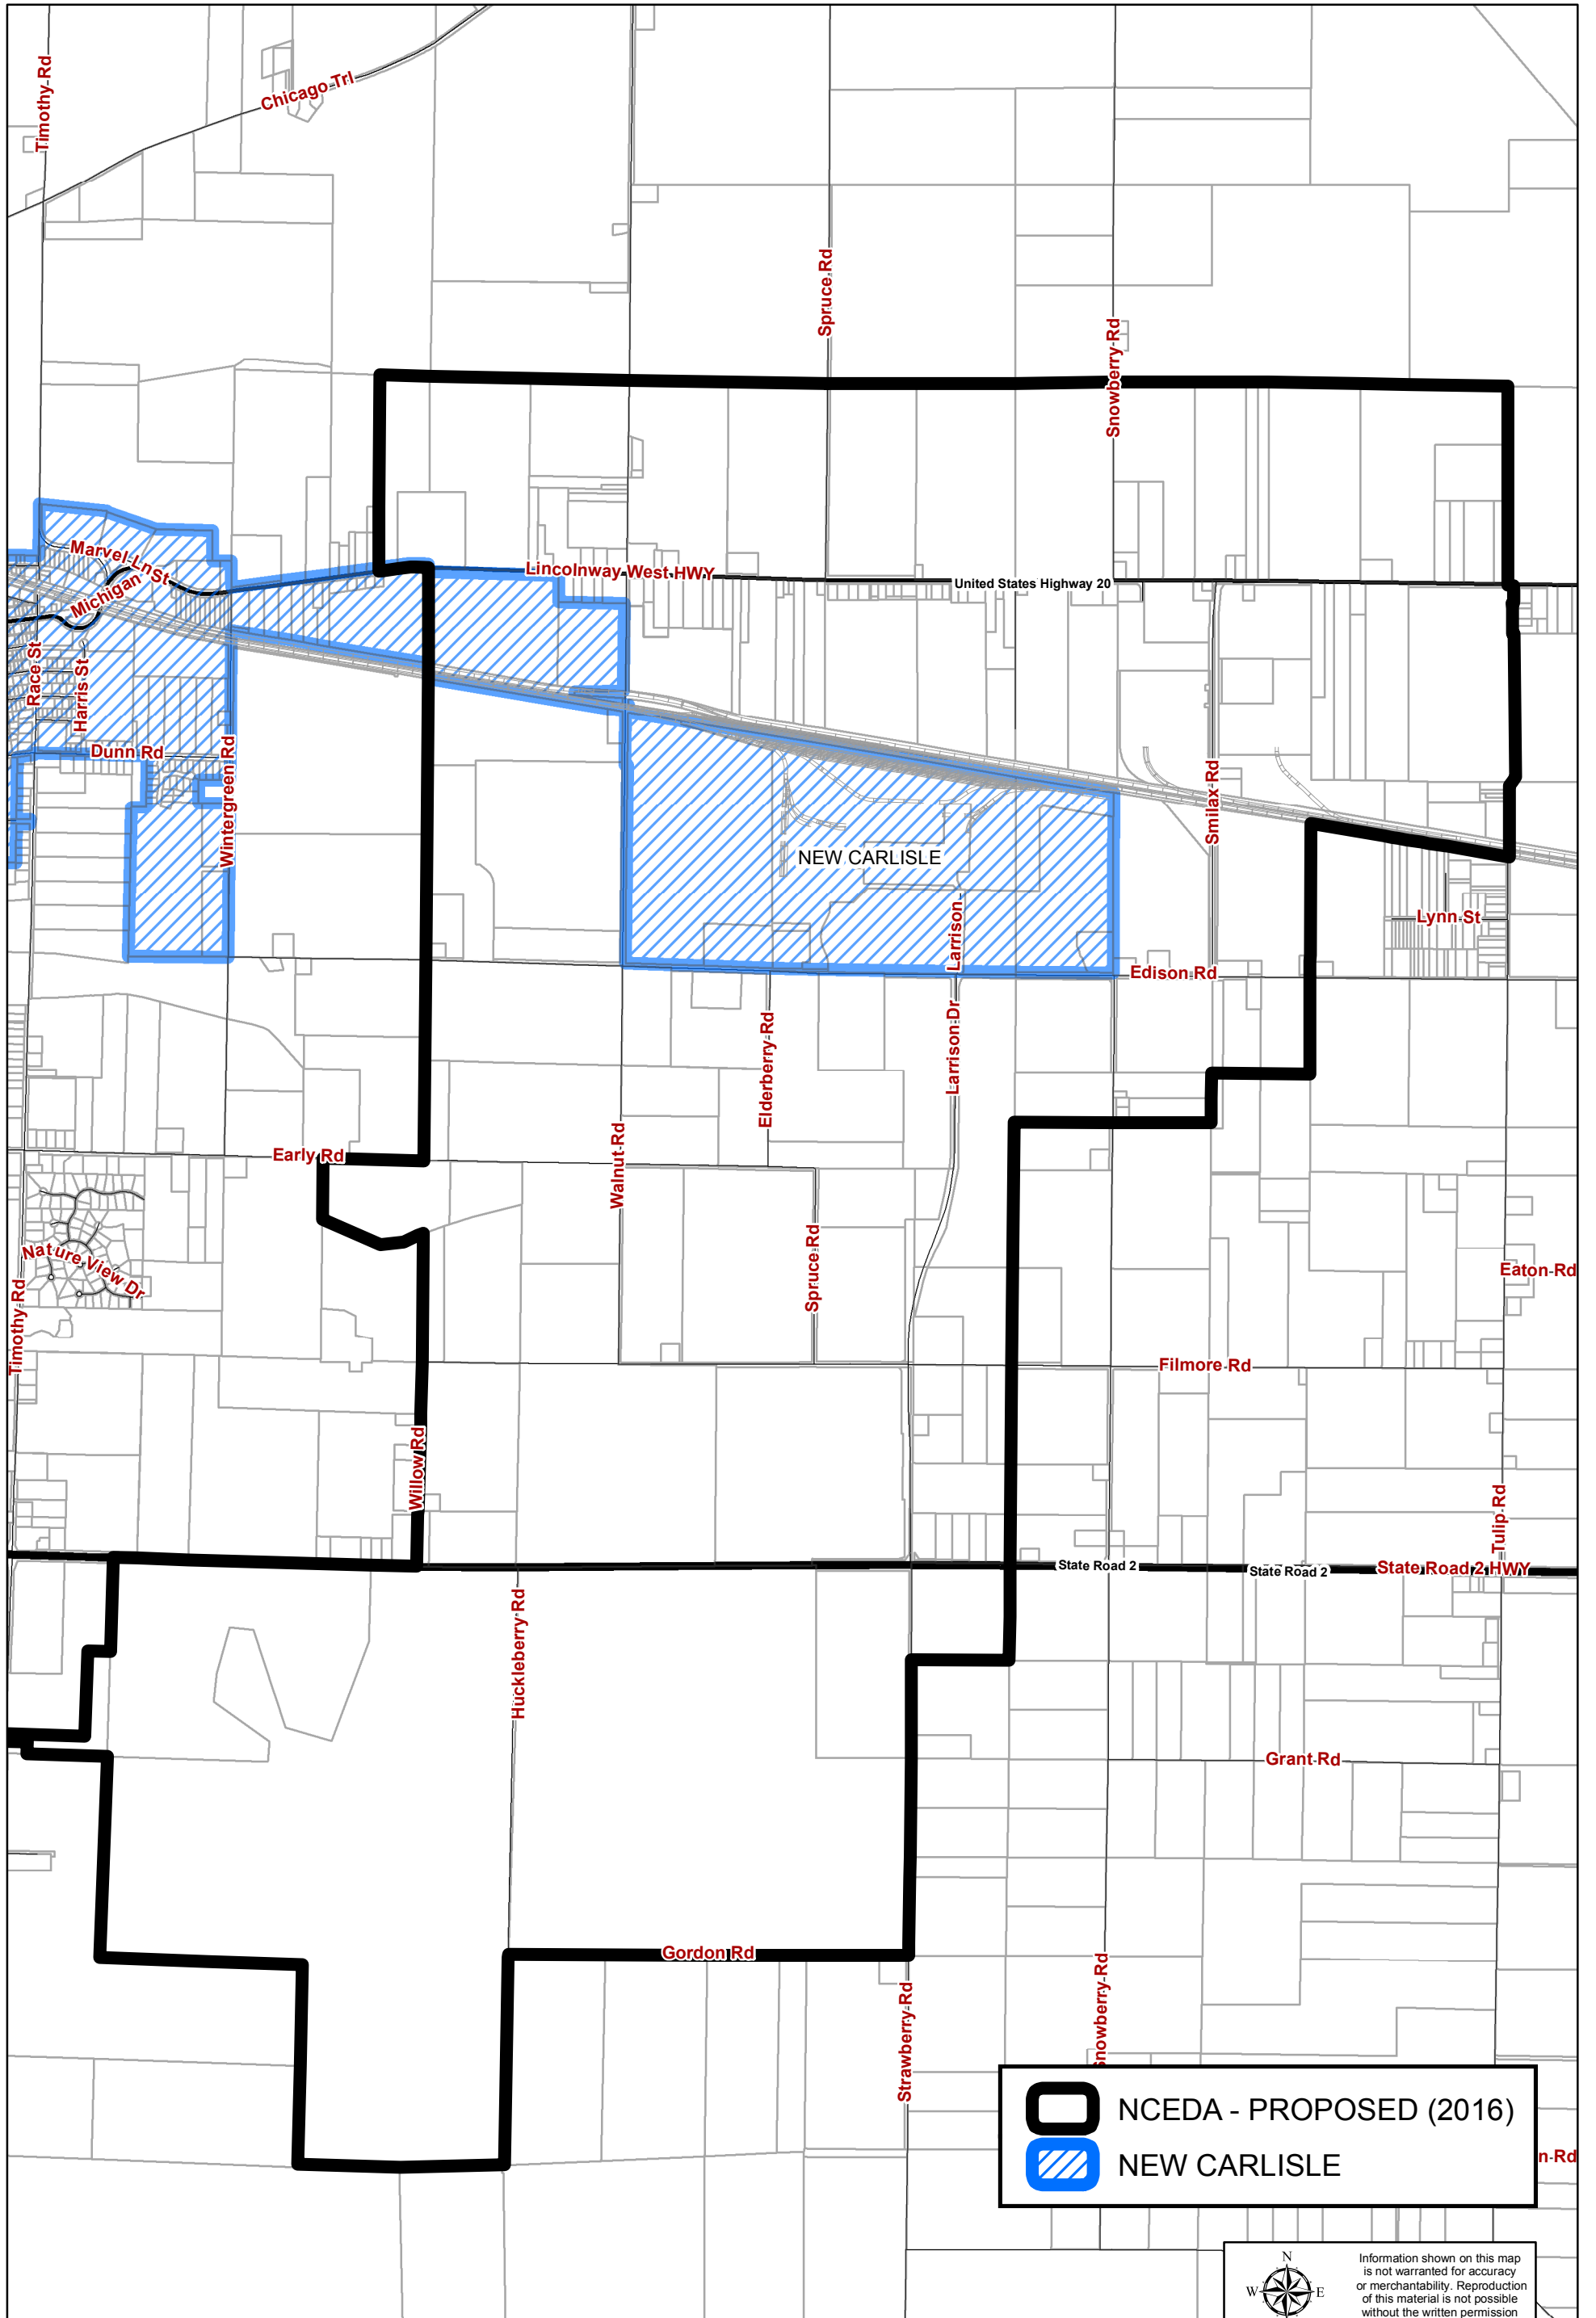

New Carlisle Economic Development Area (Present New Carlisle Town Limits)

Information shown on this map is not warranted for accuracy or merchantability. Reproduction of this material is not possible without the written permission of St. Joseph County, Indiana.
Date: 6/1/2016

1 in = 2,083 feet